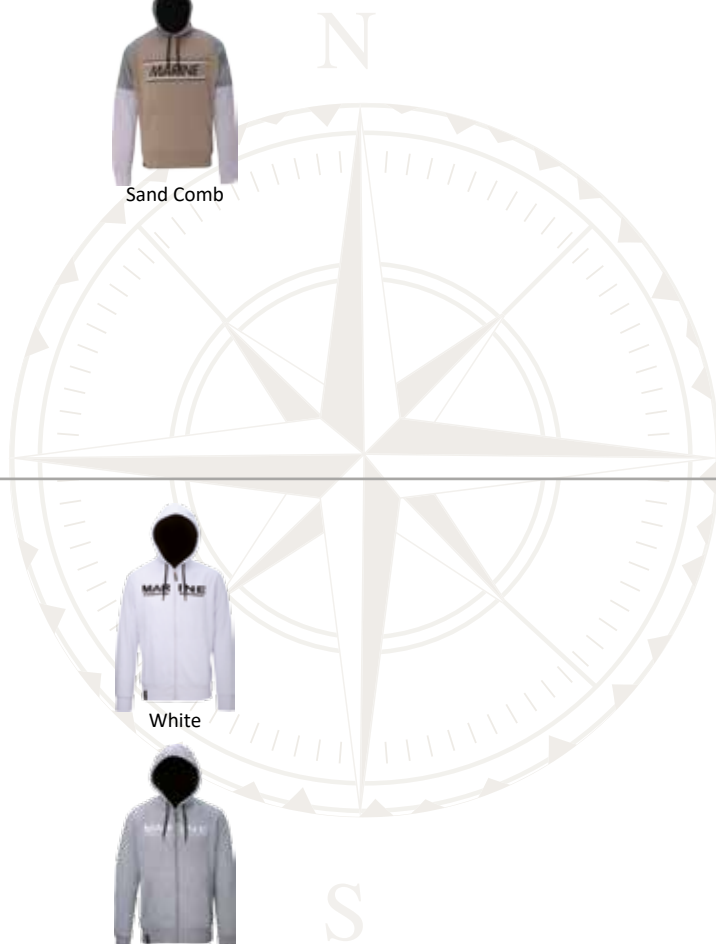

Denim

Grey Mélange

**7810452**  
Sweater  
American Fleece

Men  
S-XXL

12321=9

White

Sand

Navy