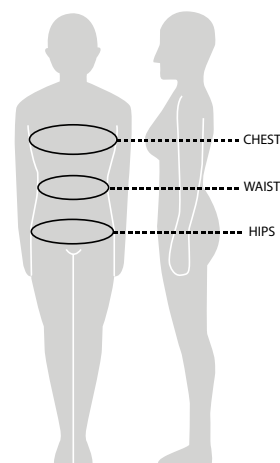

Women's body measurements

Size	XS	S	M	L	XL	XXL
Chest	80	88	96	104	116	128
Waist	64	72	80	88	101	114
Hip	91	97	104	112	122	132
Inseam	79	79	79	79	79	79
Sleeve Length	59,5	60	60,5	61	61,5	62