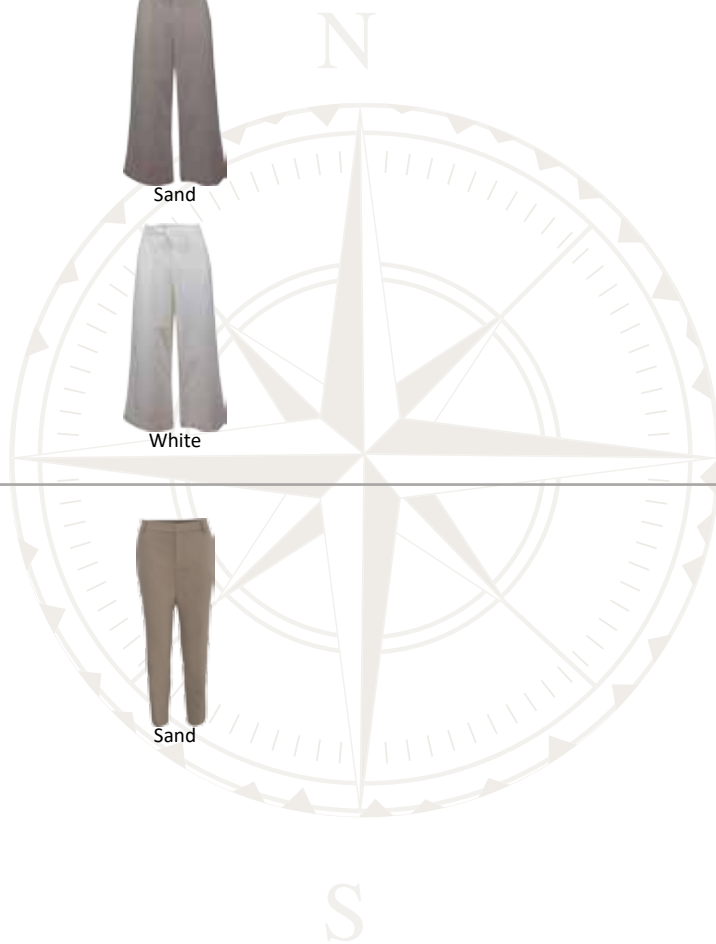

7951475

Shirt
50% Cotton, 50% Linen

Lady
XS-XXL

112221=9

7921468

Trousers
50% Cotton 50% Linen

Lady
XS-XXL

112221=9

7920456

Trousers 7/8
Cotton, Polyester Elastane

Lady
XS-XXL

112221=9